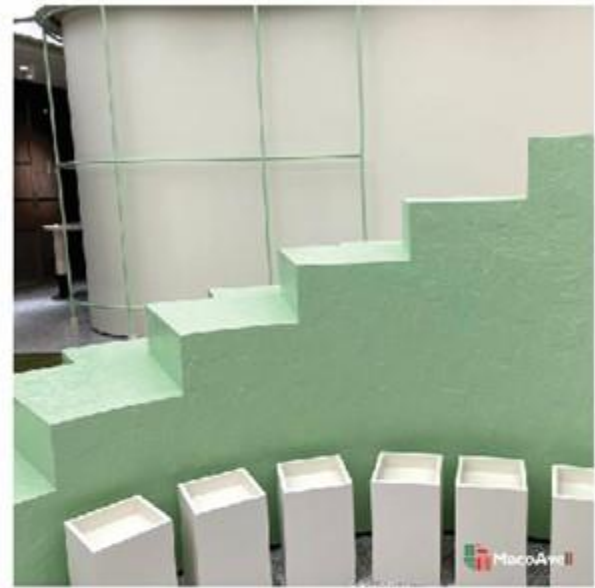

Stucco White + Spray Paint

KLCC - Bonia