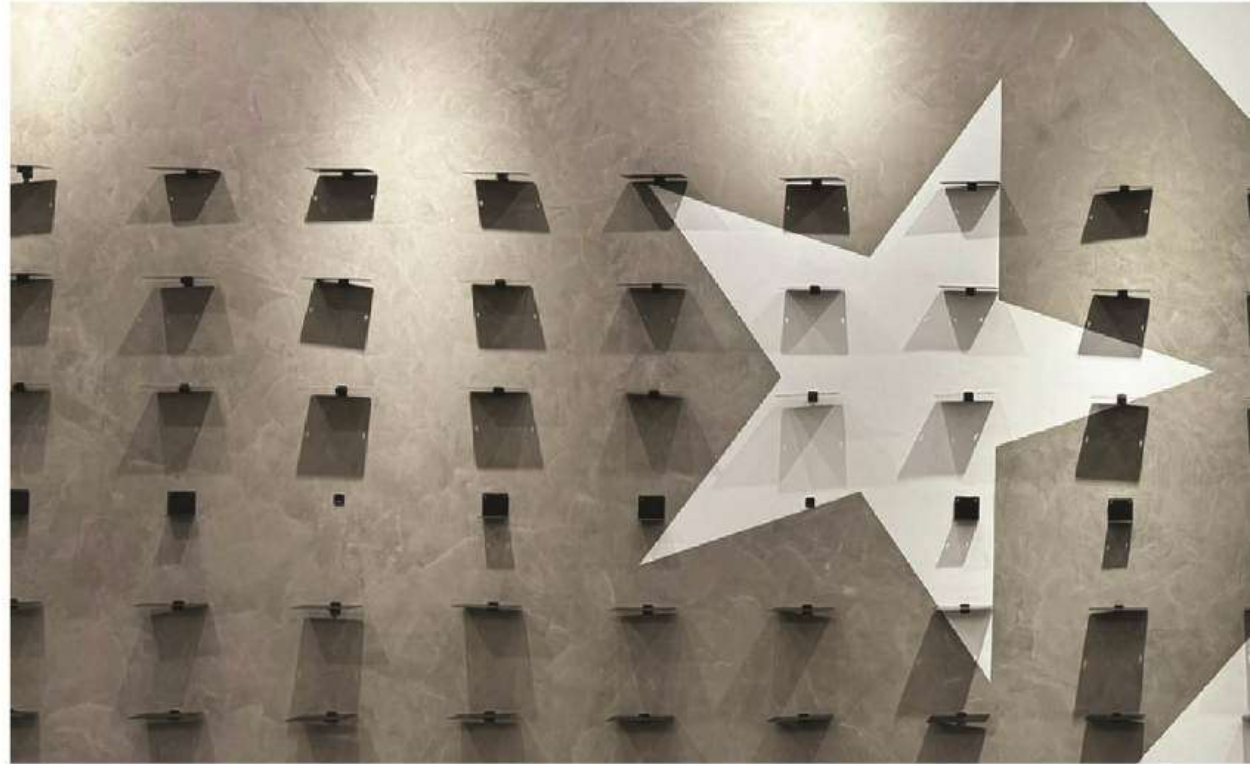

THE RETAIL

KUALA LUMPUR

MA02
light grey
W000
clear wax